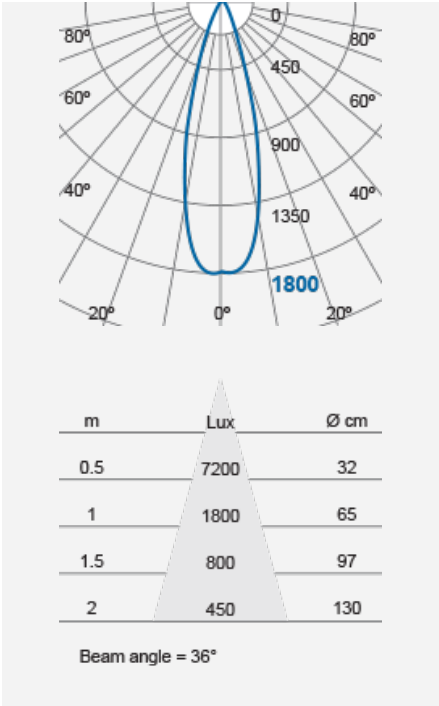

Product Code: F29500RC-w