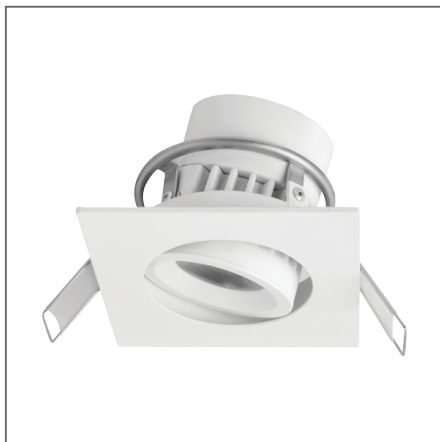

SIENA Adjustable Recessed Downlight (Integrated) - Dim to Warm

Product Code:

F29500RC-w

| Electrical Data | |
|--|---|
| Voltage (V) | 220-240V |
| Product Data | |
| Product Wattage (W) | 8 |
| Beam Angle (°) | 36 |
| Colour Render Index (Ra) | >Ra80 |
| Colour | White (WH26), Silver (SV26), Brushed Nickel (NI53) |
| Materials | Metal housing with diffuser |
| Protection Class | Class II |
| Dimmable | 100-10% (2800K-1800K) |
| Weight (g) | 220 |
| Performance Data | |
| Max. Luminous Intensity (cd) | 1800 |
| Rated Life (hrs) | 25000 |
| IP Rating | IP44 |
| Product Dimensions | |
| Length (mm) | 80 |
| Width (mm) | 80 |
| Height (mm) | 55 |
| Remarks: Capable of linear dimming from 100% to 10% when working with most conventional dimmers. Please refer to the compatible dimmer list at www.megaman.cc/user-guide for further details. | |

Technologies

Following exactly the dimming curve of familiar incandescent and halogen lamps, the LED lamps could simultaneously emit a warmer light when they are dimmed from 100% to 10%.

Product Code: F29500RC-w