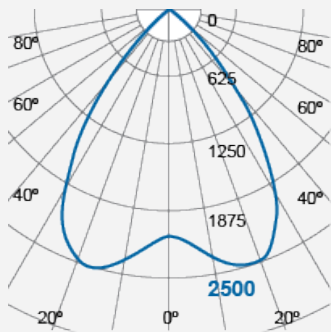

ESTELA Recessed LED Luminaires (Integrated)

Integrated LED Luminaire
FPL62500v0

Product Code:

FPL62500v0

Electrical Data	
Nominal Voltage (V)	220-240V
Power Factor	>0.9
Product Data	
Colour Temperature (K)	Coolwhite (4000K), Daylight (6500K)
System Wattage (W)	30
Colour Render Index (Ra)	>Ra80
Colour Consistency (SDCM)	4
Colour	White (WH26)
Materials	Metal housing
Protection Class	Class I
Dimmable	No
Weight (g)	3375
Application	School, Department Stores, Offices
Performance Data	
Luminous Flux (lm)	3500
Luminous Efficacy (lm/W)	117
Rated Life (hrs)	50000
Rated Life (L70) (hrs)	50000hrs at L70 B50 at Ta 25 ° C
IP Rating	IP20
Product Dimensions	
Length (mm)	1197
Width (mm)	297
Height (mm)	35
Remarks: Model No.: F62500RC UGR: <19	

m	Lux	Ø cm
0.5	10000	100
1	2500	200
1.5	1111	300
2	625	400

Beam angle = 90°