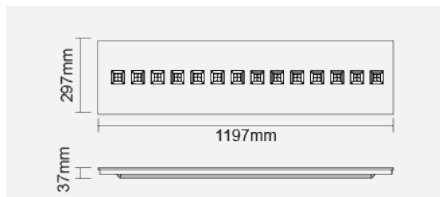

ESTELA Recessed LED Luminaires (Integrated)

Integrated LED Luminaire
FPL62500v0

Product Code:

FPL62500v0

Electrical Data	
Nominal Voltage (V)	220-240V
Power Factor	>0.9
Product Data	
Colour Temperature (K)	Coolwhite (4000K), Daylight (6500K)
System Wattage (W)	30
Colour Render Index (Ra)	>Ra80
Colour Consistency (SDCM)	4
Colour	White (WH26)
Materials	Metal housing
Protection Class	Class I
Dimmable	No
Weight (g)	3375
Application	School, Department Stores, Offices
Performance Data	
Luminous Flux (lm)	3500
Luminous Efficacy (lm/W)	117
Rated Life (hrs)	50000
Rated Life (L70) (hrs)	50000hrs at L70 B50 at Ta 25 ° C
IP Rating	IP20
Product Dimensions	
Length (mm)	1197
Width (mm)	297
Height (mm)	35
Remarks: Model No.: F62500RC UGR: <19	

m	Lux	Ø cm
0.5	10000	100
1	2500	200
1.5	1111	300
2	625	400

Beam angle = 90°